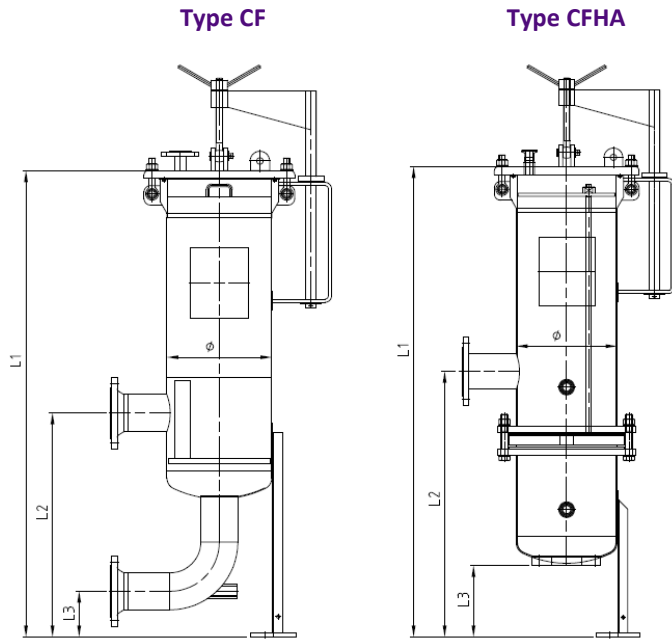

Design Features RAMIVO Cartridge Filter Housing

- No metallic parts for wetted area (CFHA)
- SS316L (CF/CFHA)
- AD2000 or ASME
- Made in EU

SPECIFICATION RAMIVO CARTRIDGE FILTER HOUSING

Technical Data

Type RAMIVO CF/CFHA		5-30	5-40	8-30	8-40	12-30	12-40	18-30	18-40	22-30	22-40	28-30	28-40
Number of Cartridges		5	5	8	8	12	12	18	18	22	22	28	28
Length of Cartridge	mm	750	1000	750	1000	750	1000	750	1000	750	1000	750	1000
	inch	30"	40"	30"	40"	30"	40"	30"	40"	30"	40"	30"	40"
Dimensions													
Diameter ϕ	mm	219	219	273	273	324	324	406	406	457	457	508	508
	inch	8.6"	8.6"	10.7"	10.7"	12.8"	12.8"	16.0"	16.0"	18.0"	18.0"	20.0"	20.0"
Total Height CF	L1 mm	1433	1683	1433	1683	1437	1687	1441	1691	1471	1721	1473	1723
	inch	56.4"	66.3"	56.4"	66.3"	56.6"	66.4"	56.7"	66.6"	57.9"	67.8"	58.0"	67.8"
Total Height CFHA	L1 mm	1511	1761	1511	1761	1553	1803	1616	1866	1759	2009	1781	2031
	inch	59.5"	69.3"	59.5"	69.3"	61.1"	71.0"	63.6"	73.5"	69.3"	79.1"	70.1"	80.0"
Flange Position CF	L2 mm	690	690	690	690	690	690	690	690	720	720	720	720
	inch	27.2"	27.2"	27.2"	27.2"	27.2"	27.2"	27.2"	27.2"	28.3"	28.3"	28.3"	28.3"
	L3 mm	190	190	190	190	140	140	140	140	170	170	170	170
	inch	7.5"	7.5"	7.5"	7.5"	5.5"	5.5"	5.5"	5.5"	6.7"	6.7"	6.7"	6.7"
Flange Position CFHA	L2 mm	942	942	942	942	1024	1024	1124	1124	1314	1314	1354	1354
	inch	37.1"	37.1"	37.1"	37.1"	40.3"	40.3"	44.3"	44.3"	51.7"	51.7"	53.3"	53.3"
	L3 mm	320	320	320	320	350	350	350	350	440	440	440	440
	inch	12.6"	12.6"	12.6"	12.6"	13.8"	13.8"	13.8"	13.8"	17.3"	17.3"	17.3"	17.3"
Connection	DN	50/80	50/80	80	80	100	100	100	100	150	150	150	150
	inch	2"/3"	2"/3"	3"	3"	4"	4"	4"	4"	6"	6"	6"	6"
Flow max.	m ³ /h	18/38	18/38	38	38	58	58	58	58	123	123	123	123
	gpm	80-167	80-167	167	167	255	255	255	255	414	414	414	541